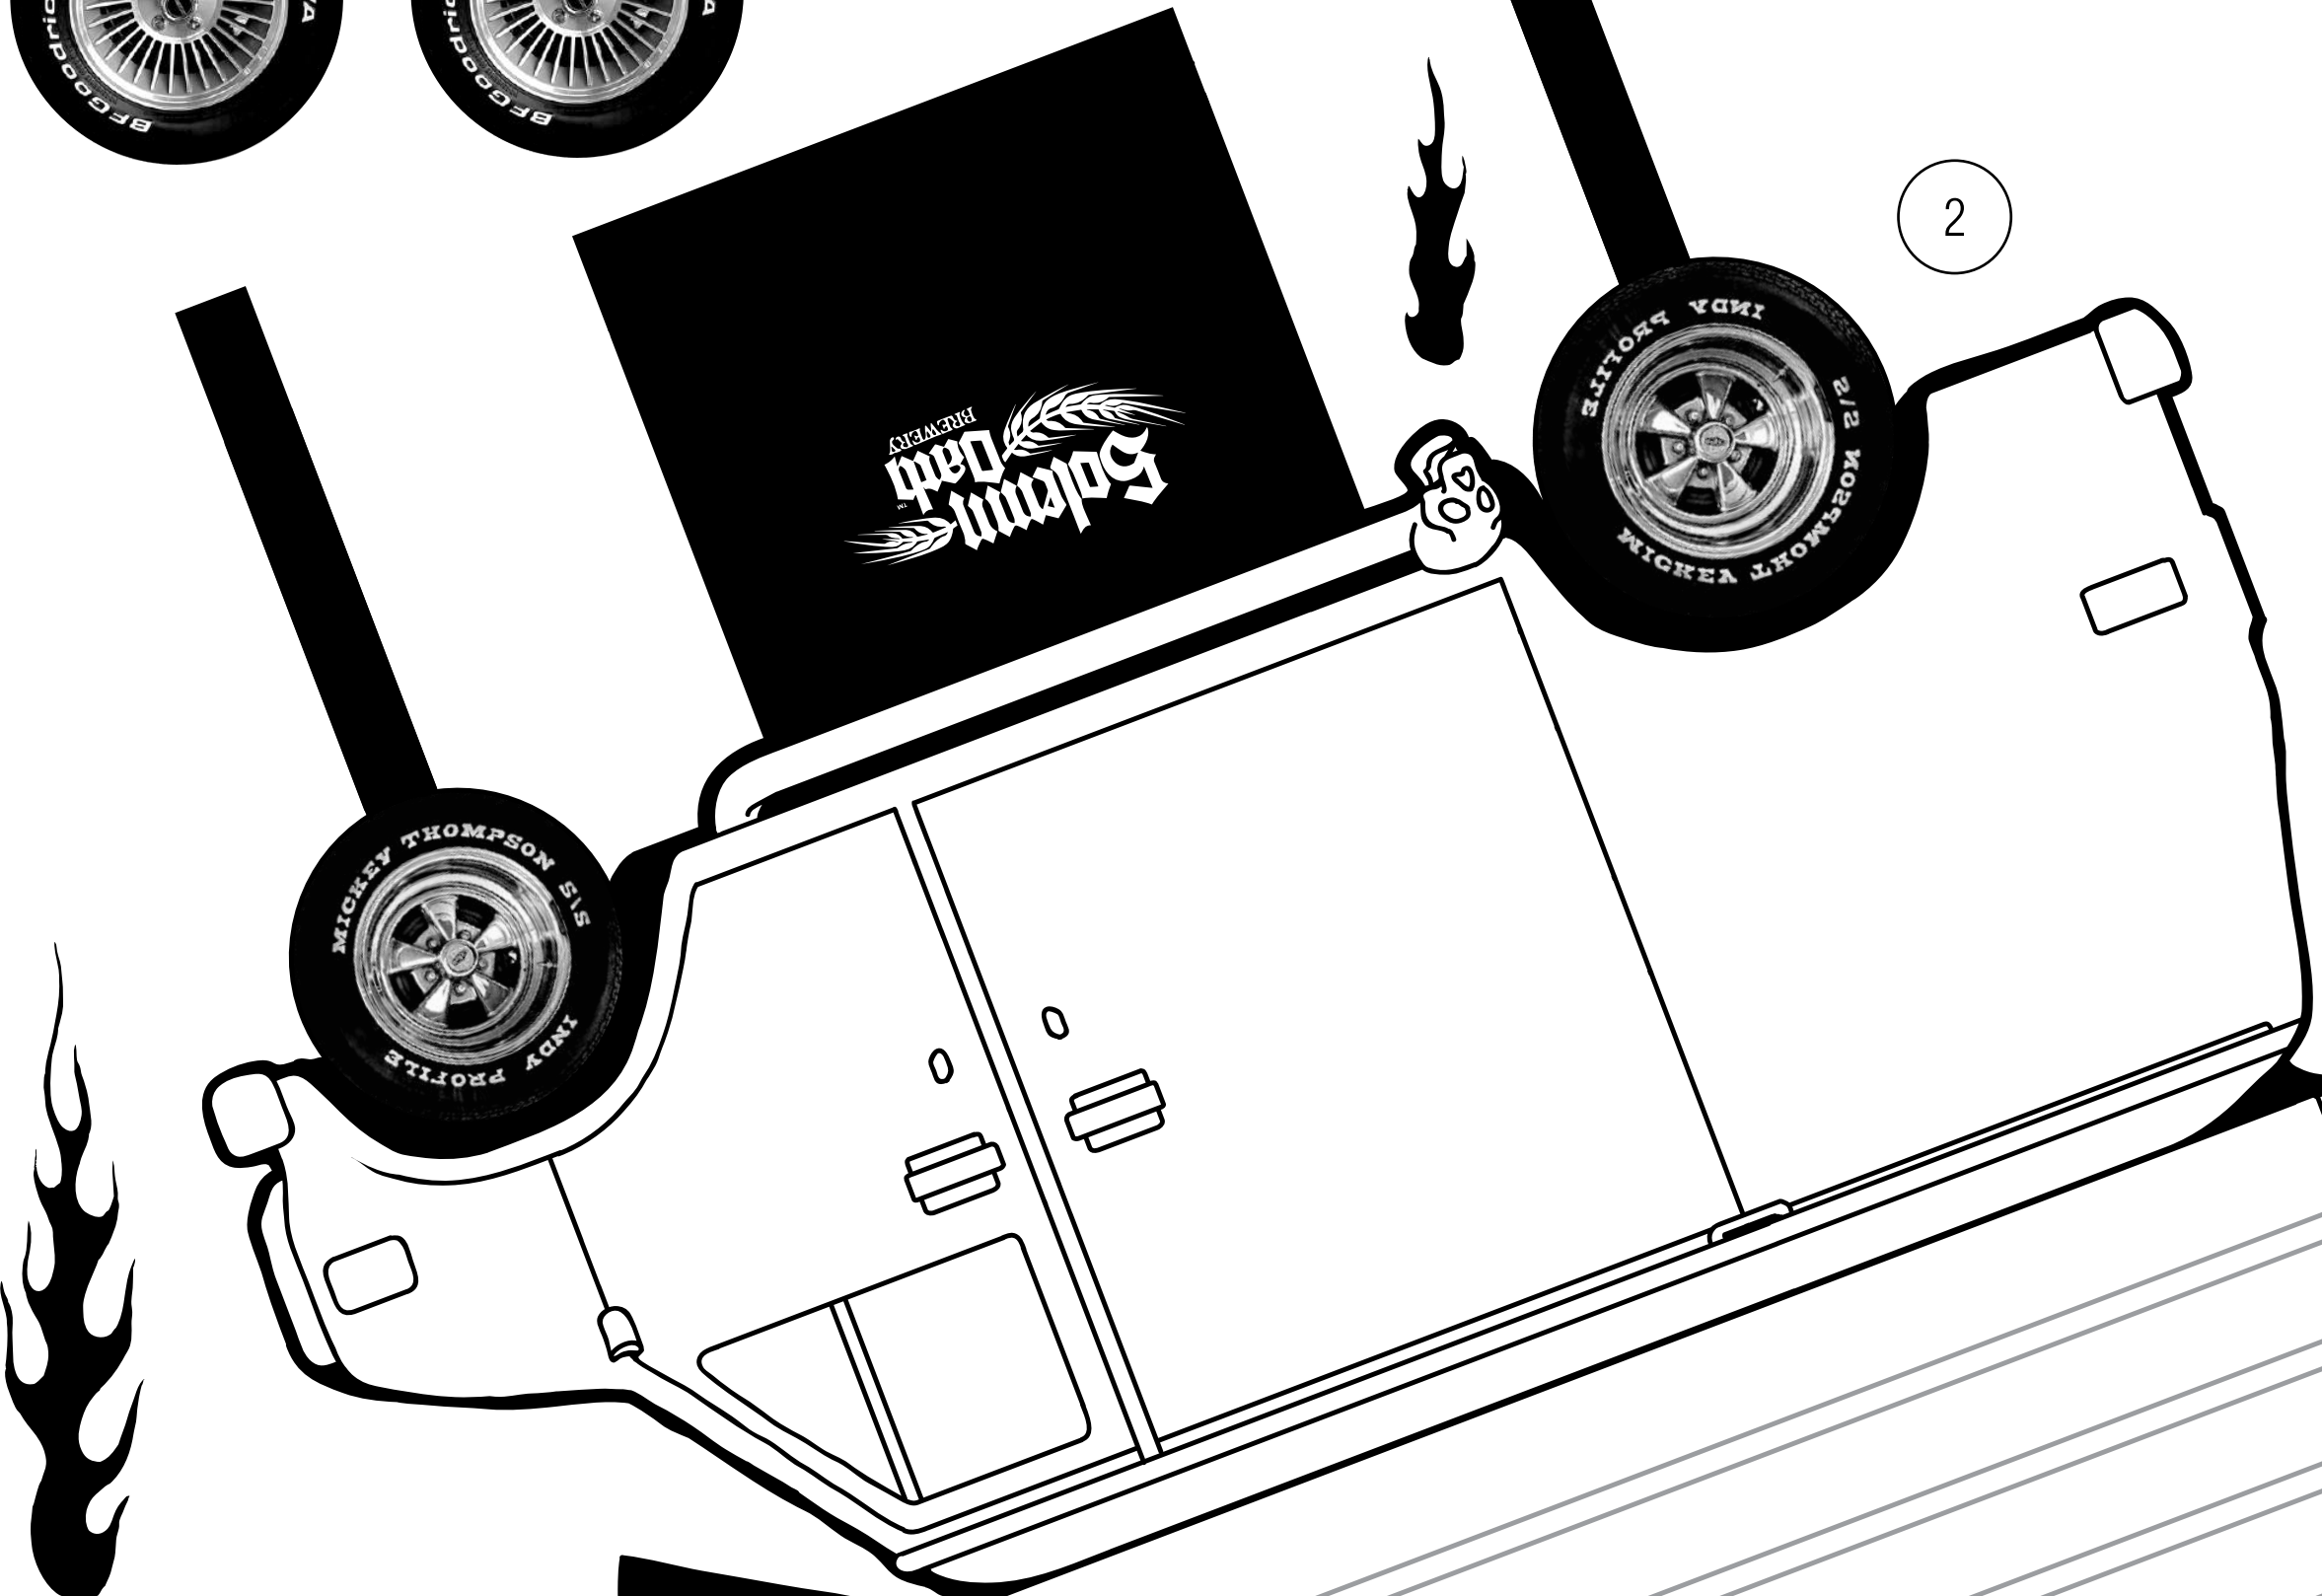

B

1

2

A

4

FOLD / GLUE TABS

FOLDS

3

B

whitevan

- A: OPTIONAL PORT-HOLE WINDOWS
- B: OPTIONAL BITCH'N SET OF WHEELS