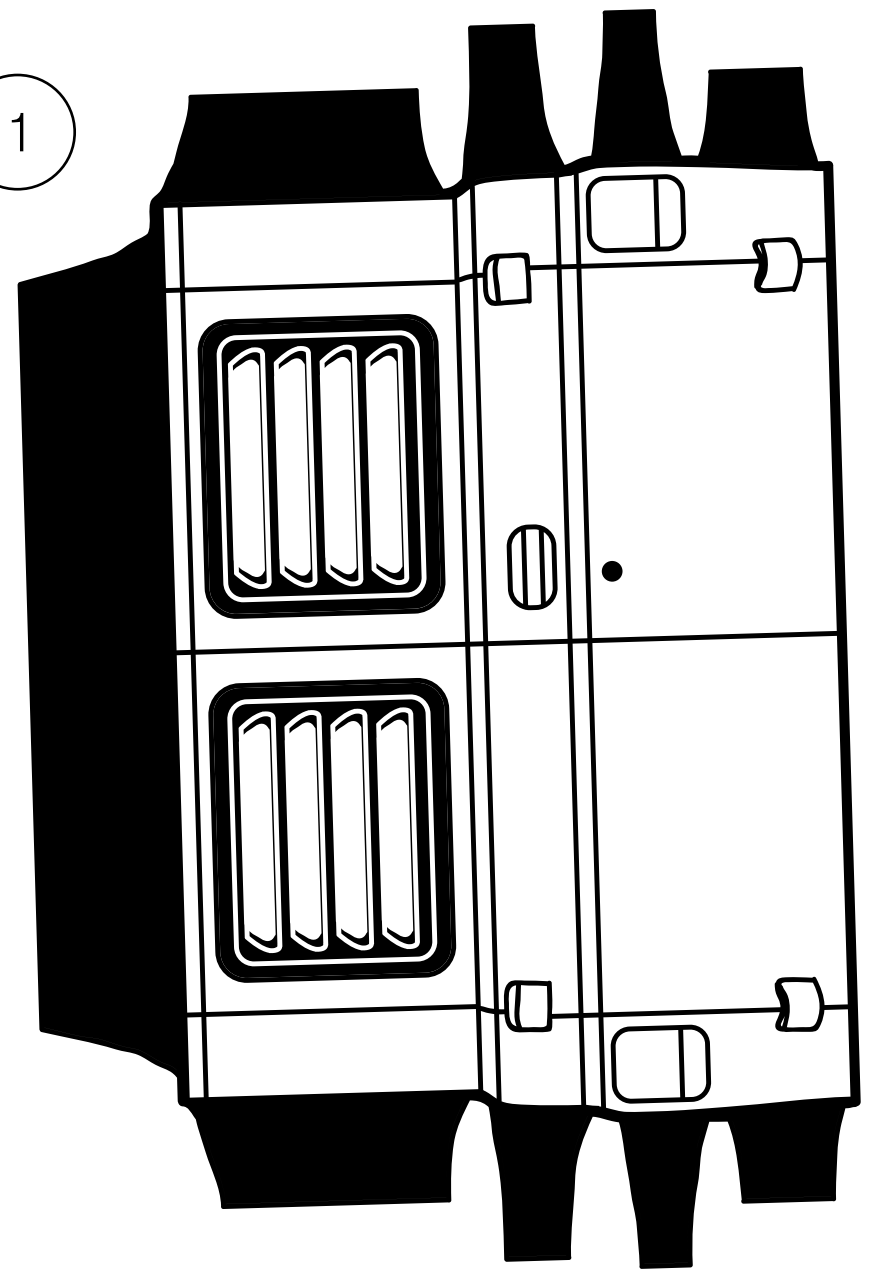

B

1

2

A

4

FOLD / GLUE TABS

FOLDS

3

B

whitevan

- A: OPTIONAL PORT-HOLE WINDOWS
- B: OPTIONAL BITCH'N SET OF WHEELS